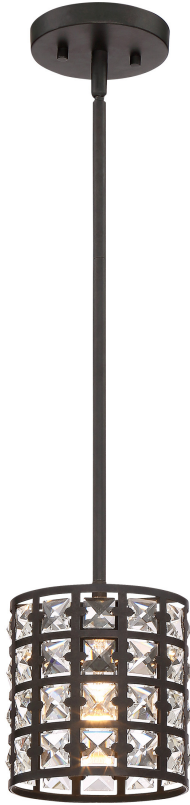

## LXY15061B

Luxury Mini Pendant  
Imperial Bronze

QUOIZEL  
LIGHTING

### DIMENSIONS

Dimensions: 6.50" W x 7.50" H x 6.50" D

Overall Height: 45.75"

Canopy Dimensions: 5.25" Dia.

Chain/Downrod Length: 2 x 6" & 2 x 12" Downrods

Weight: 3.82 lbs

### DETAILS

Material: Steel