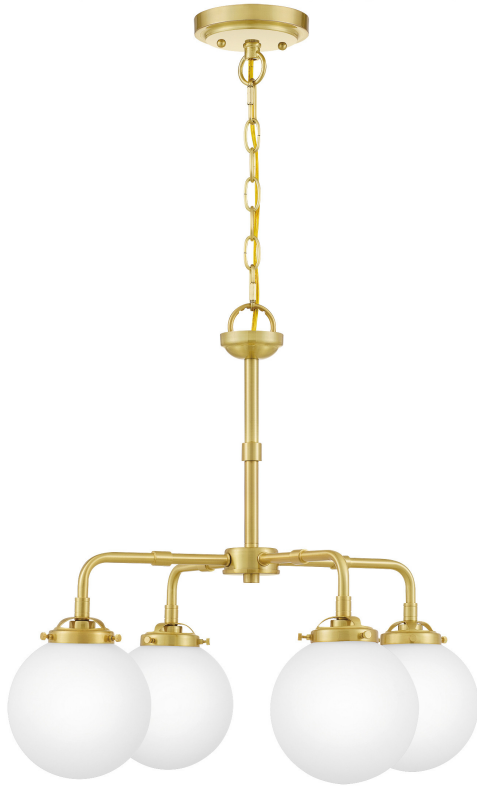

LRY5022Y

Landry Chandelier
Satin Brass

QUOIZEL
LIGHTING

DIMENSIONS

Dimensions: 22.00" W x 20.25" H x 22.00" D

Overall Height: 74"

Canopy Dimensions: 5.00"W x 5.00"D

Chain/Downrod Length: 4'

Weight: 8.30 lbs

DETAILS

Material: Steel

Glass/Shade Description: Opal Etched Glass

LAMPING

Light Source: Incandescent

Bulb Included: No

Bulb Type: Candelabra Base

Bulb Quantity: 4

Watts per Bulb: 60

ELECTRICAL

Dimmable: Yes

Voltage: 120v

Wire Length: 8'

INSTALLATION

Location Rating: Damp