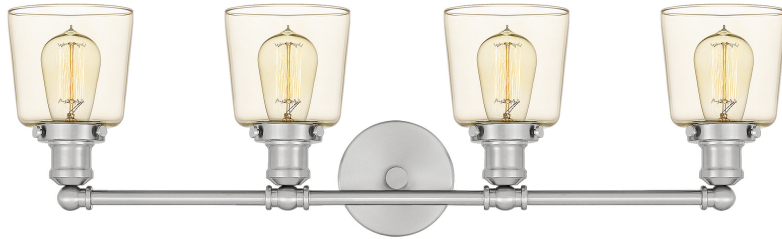

UNI8604BN

Union Bath Light
Brushed Nickel

QUOIZEL
LIGHTING

DIMENSIONS

Dimensions: 31.75" W x 9.00" H x 6.25" D

Backplate Dimensions: 5.00"H x 5.00"W

HCWO: 6.5"

Weight: 6.19 lbs

DETAILS

Material: Steel

Glass/Shade Description: Light Champagne Glass

LAMPING

Light Source: Incandescent

Bulb Included: No

Bulb Type: Medium Base

Bulb Quantity: 4

Watts per Bulb: 100

ELECTRICAL

Dimmable: Yes

Voltage: 120v

Wire Length: 0.5'

INSTALLATION

Location Rating: Damp

Install Position: Up/Down