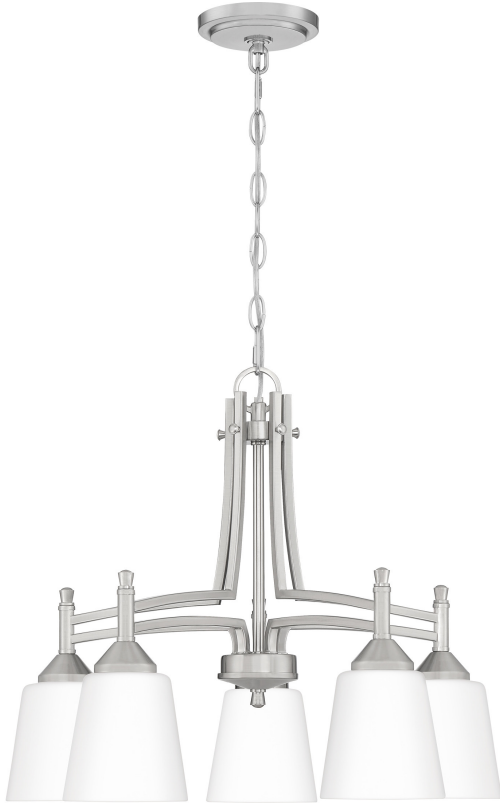

ChandelierBLG5122

Billingsley Chandelier

--

QUOIZEL
LIGHTING

DIMENSIONS

Dimensions: 21.75" W x 17.75" H x 21.75" D

Overall Height: 67.5"

Canopy Dimensions: 5.00"W x 5.00"D

Chain/Downrod Length: 4'

DETAILS

Material: Steel

Glass/Shade Description: Opal Etched Glass

Remote Included: No

LAMPING

Light Source: Incandescent

Bulb Included: No

Bulb Type: Medium Base

Bulb Quantity: 5

Watts per Bulb: 100

ELECTRICAL

Dimmable: Yes

Voltage: 120v

Wire Length: 8'

INSTALLATION