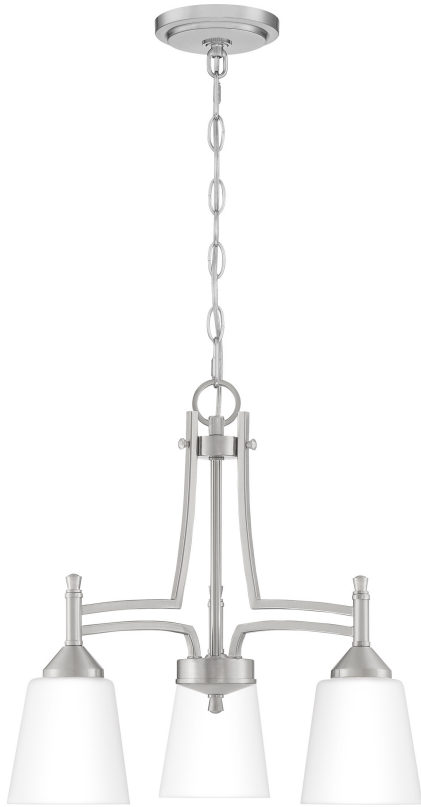

ChandelierBLG5118

Billingsley Chandelier

--

QUOIZEL
LIGHTING

DIMENSIONS

Dimensions: 17.75" W x 16.75" H x 17.75" D

Overall Height: 71.25"

Canopy Dimensions: 5.00"W x 5.00"D

Chain/Downrod Length: 4'

DETAILS

Material: Steel

Glass/Shade Description: Opal Etched Glass

Remote Included: No

LAMPING

Light Source: Incandescent

Bulb Included: No

Bulb Type: Medium Base

Bulb Quantity: 3

Watts per Bulb: 100

ELECTRICAL

Dimmable: Yes

Voltage: 120v

Wire Length: 8'

INSTALLATION