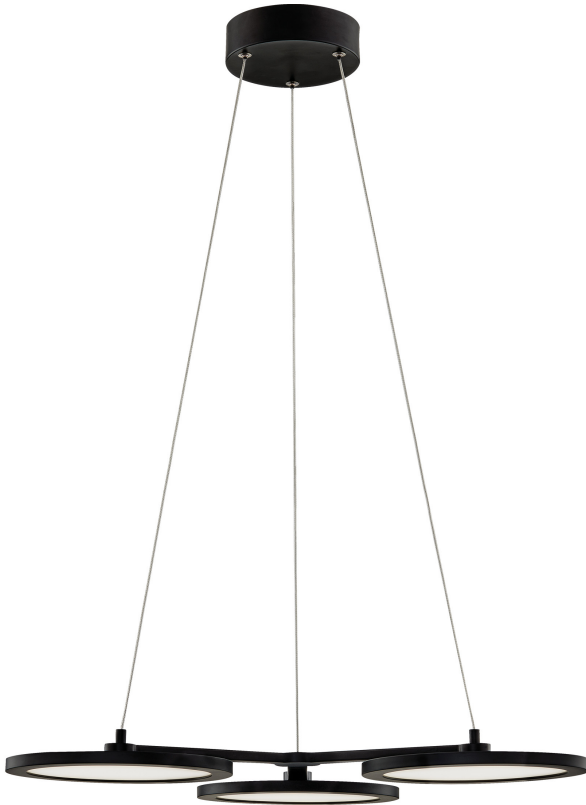

PCNR5323MBK

Nitro Dinette Chandelier

Matte Black

QUOIZEL
LIGHTING

DIMENSIONS

Dimensions: 23.00" W x 1.75" H x 23.00" D

Overall Height: 93.5"

Canopy Dimensions: 5.50"W x 1.50"D

Weight: 5.50 lbs

DETAILS

Material: Aluminum

LAMPING

Light Source: Integrated LED

PHOTOMETRICS

LED

Lumens: 2990

LED Total Watts: 26

Color Rendering: 90

Color Temperature: Neutral(4000K)

ELECTRICAL

Dimmable: Yes

Dimmable To: 0.1

Dimmer Type: CL

Voltage: 120v

Wire Length: 8'

INSTALLATION

Location Rating: Damp

Sloped Ceiling Compatible: Yes