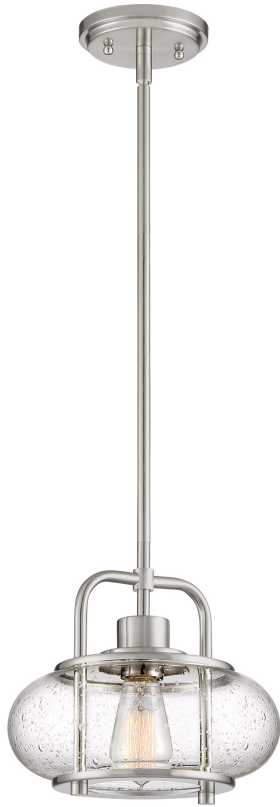

## TRG1510BN

Trilogy Mini Pendant  
Brushed Nickel

QUOIZEL  
LIGHTING

### DIMENSIONS

Dimensions: 10.00" W x 9.50" H x 10.00" D

Overall Height: 48.5'

Canopy Dimensions: 5.00"W x 5.00"D

Chain/Downrod Length: 2 (0.5"D x 6") and 2 (0.5"D x 12")  
Down Rods

Weight: 4.20 lbs

### DETAILS

Material: STEEL

Glass/Shade Description: Clear Seedy Glass -  
Glass - Seeded

### ELECTRICAL

Dimmable: Yes

Voltage: 120v

Wire Length: 8'