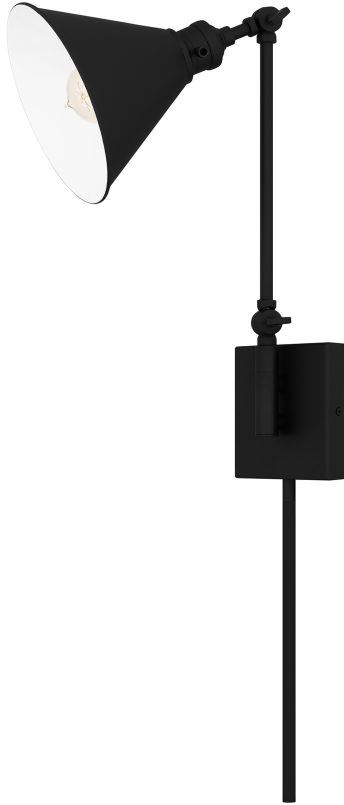

## QW16133MBK

Wall Sconce  
Matte Black

QUOIZEL  
LIGHTING

### DETAILS

Material: STEEL

Glass/Shade Description: Metal - Metal - N/A

### DIMENSIONS

Dimensions: 8.00" W x 19.25" H x 11.50" D

Backplate Dimensions: 5.50"H x 5.50"W

Chain/Downrod Length: 2 (0.5"D x 12") Down Rods

HCWO: 16.75"

Weight: 4.08 lbs

We reserve the right to revise the design of components of any product due to parts availability or change in our Listed Mark standards without assuming any obligation or liability to modify any products previously manufactured and without notice. This literature depicts a product DESIGN that is the SOLE and EXCLUSIVE PROPERTY of Quoizel Inc. Compliance with U.S. COPYRIGHT and PATENT requirements, notification is hereby presented in this form that this literature, or this product depicts, is NOT to be copied, altered or used in any manner without the express written consent of, or contrary to the best interests of Quoizel Inc. 03/31/2013