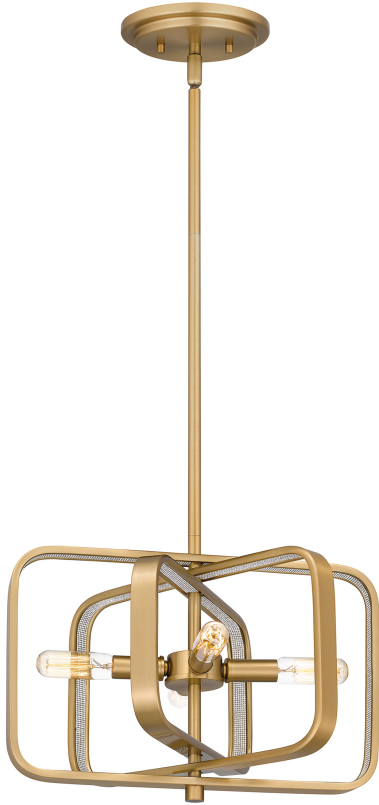

PCDPR2814BWS

Dupree Pendant

Brushed Weathered Brass

QUOIZEL
LIGHTING

DIMENSIONS

Dimensions: 14.00" W x 10.25" H x 9.25" D

Overall Height: 49"

Canopy Dimensions: 6.00"W x 0.75"D

Weight: 6.00 lbs

DETAILS

Material: STEEL

LAMPING

Light Source: Incandescent

Bulb Included: No

Bulb Type: Candelabra Base

Bulb Quantity: 4

Watts per Bulb: 60

ELECTRICAL

Dimmable: Yes

Wire Length: 8'

INSTALLATION

Location Rating: Damp

Install Position: N/A

Sloped Ceiling Compatible: Yes