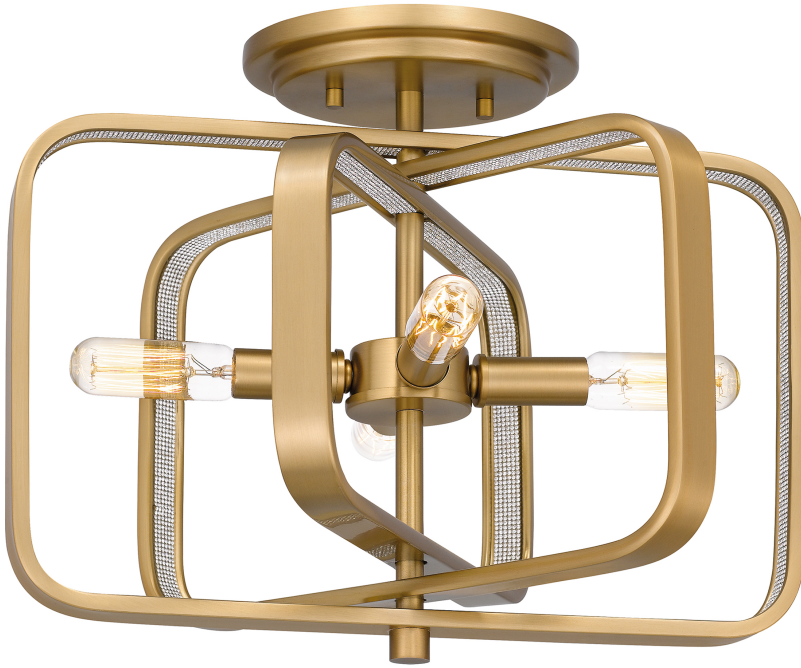

## PCDPR1714BWS

Dupree Semi-Flush Mount  
Brushed Weathered Brass

QUOIZEL  
LIGHTING

### DIMENSIONS

Dimensions: 14.00" W x 13.00" H x 9.25" D

Overall Height: 49"

Canopy Dimensions: 6.00"W x 0.75"D

Chain/Downrod Length: 2 (0.5"D x 6") and 2 (0.5"D x 12")  
Down Rods

Weight: 5.47 lbs

### DETAILS

Material: STEEL

### ELECTRICAL

Dimmable: Yes

Voltage: 120v

Wire Length: 8'