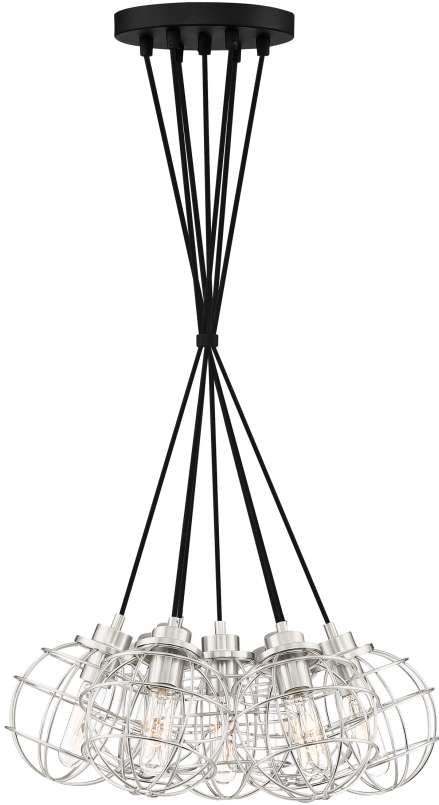

**NVG2607EK**  
Navigator Pendant  
Earth Black

**QUOIZEL**  
LIGHTING

## DIMENSIONS

Dimensions: 22.00" W x 8.00" H x 22.00" D

Overall Height: 105"

Canopy Dimensions: 8.00"W x 8.00"D

Weight: 20.00 lbs

## DETAILS

Material: STEEL

## ELECTRICAL

Dimmable: Yes

Voltage: 120v

Wire Length: 8'