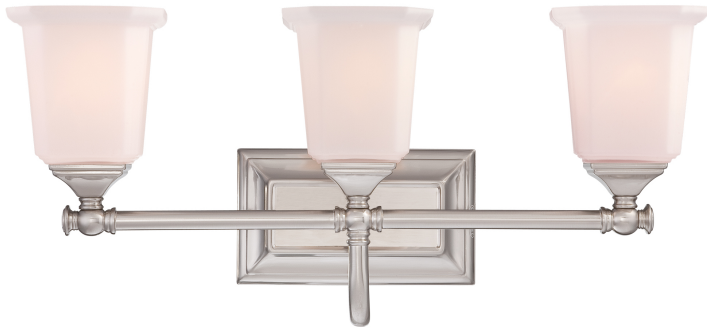

NL8603BN

Nicholas Bath Light
Brushed Nickel

QUOIZEL
LIGHTING

DETAILS

Material: STEEL

Glass/Shade Description: Opal Etched Glass -
Glass - Frosted

LAMPING

Light Source: Incandescent

Bulb Included: No

Bulb Type: Medium Base

Bulb Quantity: 3

Watts per Bulb: 100

ELECTRICAL

Dimmable: Yes

Voltage: 120v

Wire Length: 0.5'

INSTALLATION

Location Rating: Damp

Install Position: Up/Down

DIMENSIONS

Dimensions: 21.75" W x 10.00" H x 7.00" D

Backplate Dimensions: 4.50"H x 8.00"W

HCWO: 6.5"

Weight: 5.70 lbs