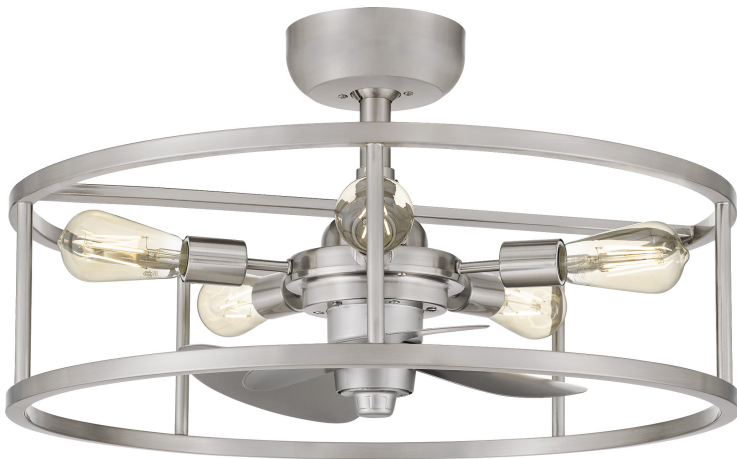

NHR3124BN

New Harbor Fandelier
Brushed Nickel

QUOIZEL
LIGHTING

DIMENSIONS

Dimensions: 23.75" W x 8.25" H x 23.75" D

Overall Height: 21"

Canopy Dimensions: 6.00"W x 2.13"D

Chain/Downrod Length: 1 x 4" & 1 x 12" Downrods

Weight: 11.72 lbs

BLADES

Blade Span: 14"

Blade Pitch: 6°

Blade Finish: Silver

DETAILS

Material: Steel

Speeds: 3

CFM: 1748

CFM per Watt: 41

Remote Included: Yes

LAMPING

Light Source: Incandescent

Bulb Included: Yes

Bulb Type: Medium Base

Bulb Quantity: 5

Watts per Bulb: 8

PHOTOMETRICS

LED

Lumens: 3575

LED Total Watts: 8

Color Rendering: 90

ELECTRICAL

Dimmable: Yes