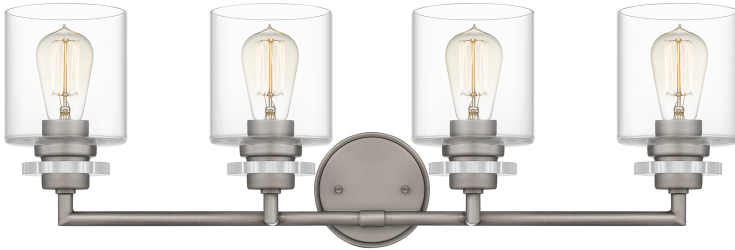

JSP8630AN
Jaspar Bath
Antique Nickel

QUOIZEL
LIGHTING

DETAILS

Material: STEEL

Glass/Shade Description: Clear Glass - Glass

LAMPING

Light Source: Incandescent

Bulb Included: No

Bulb Type: Medium Base

Bulb Quantity: 4

Watts per Bulb: 100

ELECTRICAL

Dimmable: Yes

Voltage: 120v

Wire Length: 0.5'

INSTALLATION

Location Rating: Damp

Install Position: Up/Down

DIMENSIONS

Dimensions: 30.50" W x 9.25" H x 6.50" D

Backplate Dimensions: 5.00"H x 5.00"W

HCWO: 6.75"

Weight: 7.56 lbs

We reserve the right to revise the design of components of any product due to parts availability or change in our Listed Mark standards without assuming any obligation or liability to modify any products previously manufactured and without notice. This literature depicts a product DESIGN that is the SOLE and EXCLUSIVE PROPERTY of Quoizel Inc. Compliance with U.S. COPYRIGHT and PATENT requirements, notification is hereby presented in this form that this literature, or this product depicts, is NOT to be copied, altered or used in any manner without the express written consent of, or contrary to the best interests of Quoizel Inc. 03/31/2013