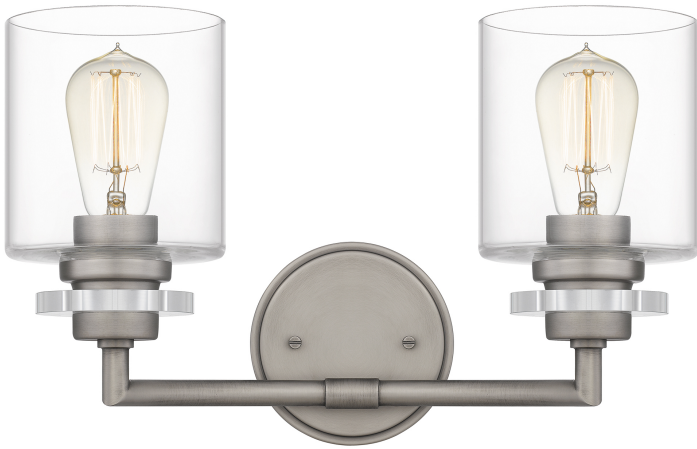

JSP8616AN
Jaspar Bath
Antique Nickel

QUOIZEL
LIGHTING

DETAILS

Material: STEEL

Glass/Shade Description: Clear Glass - Glass

LAMPING

Light Source: Incandescent

Bulb Included: No

Bulb Type: Medium Base

Bulb Quantity: 2

Watts per Bulb: 100

ELECTRICAL

Dimmable: Yes

Voltage: 120v

INSTALLATION

Location Rating: Damp

Install Position: Up/Down

DIMENSIONS

Dimensions: 16.00" W x 9.25" H x 6.50" D

Backplate Dimensions: 5.00"H x 5.00"W

HCWO: 6.75"

Weight: 4.10 lbs

We reserve the right to revise the design of components of any product due to parts availability or change in our Listed Mark standards without assuming any obligation or liability to modify any products previously manufactured and without notice. This literature depicts a product DESIGN that is the SOLE and EXCLUSIVE PROPERTY of Quoizel Inc. Compliance with U.S. COPYRIGHT and PATENT requirements, notification is hereby presented in this form that this literature, or this product depicts, is NOT to be copied, altered or used in any manner without the express written consent of, or contrary to the best interests of Quoizel Inc. 03/31/2013