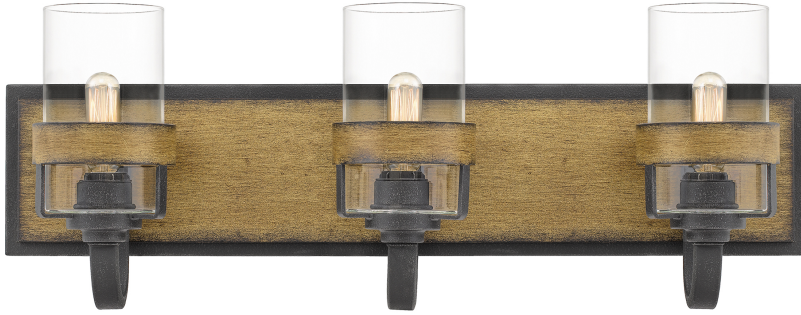

FIN8624AWN

Finch Bath Light
Aged Walnut

QUOIZEL
LIGHTING

DETAILS

Material: STEEL

Glass/Shade Description: Clear - Glass -
Transparent

LAMPING

Light Source: Incandescent

Bulb Included: No

Bulb Type: Candelabra Base

Bulb Quantity: 3

Watts per Bulb: 60

ELECTRICAL

Dimmable: Yes

Voltage: 120v

Wire Length: 0.5'

INSTALLATION

Location Rating: Damp

Install Position: Up/Down

DIMENSIONS

Dimensions: 24.00" W x 8.75" H x 6.00" D

Backplate Dimensions: 5.00"H x 24.00"W

HCWO: 4.5"

Weight: 10.90 lbs