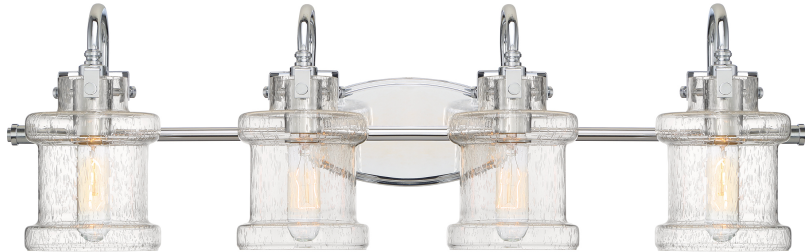

DNY8604C

Danbury Bath Light
Polished Chrome

QUOIZEL
LIGHTING

DIMENSIONS

Dimensions: 32.00" W x 9.75" H x 7.25" D

Backplate Dimensions: 4.50"H x 8.00"W

HCWO: 5.25"

Weight: 7.10 lbs

DETAILS

Material: STEEL

Glass/Shade Description: Clear Seedy Glass -
Glass - Seeded

LAMPING

Light Source: Incandescent

Bulb Included: No

Bulb Type: Medium Base

Bulb Quantity: 4

Watts per Bulb: 100

ELECTRICAL

Dimmable: Yes

Voltage: 120v

Wire Length: 0.5'

INSTALLATION

Location Rating: Damp

Install Position: Up/Down