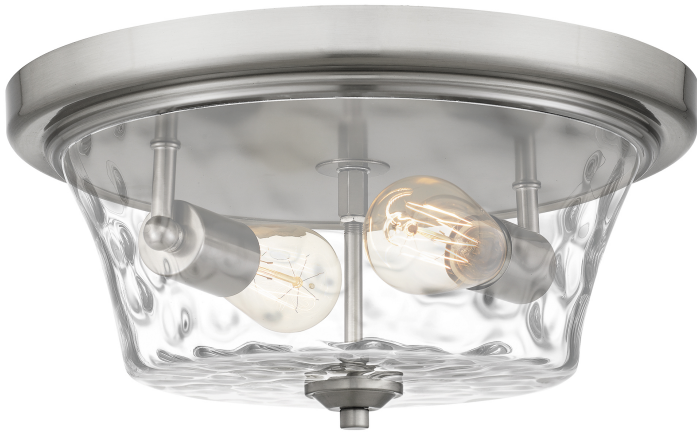

ACA1614BN

Acacia Flush Mount
Brushed Nickel

QUOIZEL
LIGHTING

DETAILS

Material: STEEL

Glass/Shade Description: Clear Water Glass -
Glass - Water

LAMPING

Light Source: Incandescent

Bulb Included: No

Bulb Type: Medium Base

Bulb Quantity: 2

Watts per Bulb: 60

ELECTRICAL

Dimmable: Yes

Voltage: 120v

Wire Length: 0.5'

INSTALLATION

Location Rating: Damp

Install Position: N/A

DIMENSIONS

Dimensions: 14.00" W x 6.50" H x 14.00" D

Canopy Dimensions: 14.00"W x 1.50"D

Weight: 4.18 lbs

We reserve the right to revise the design of components of any product due to parts availability or change in our Listed Mark standards without assuming any obligation or liability to modify any products previously manufactured and without notice. This literature depicts a product DESIGN that is the SOLE and EXCLUSIVE PROPERTY of Quoizel Inc. Compliance with U.S. COPYRIGHT and PATENT requirements, notification is hereby presented in this form that this literature, or this product depicts, is NOT to be copied, altered or used in any manner without the express written consent of, or contrary to the best interests of Quoizel Inc. 03/31/2013