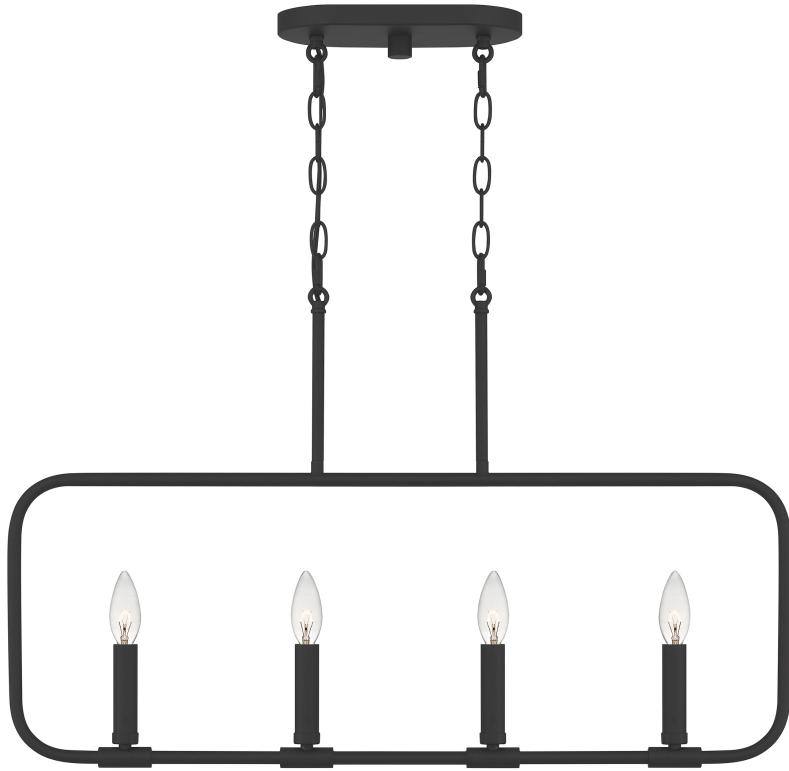

## ABR432MBK

Abner Island Light

Matte Black

QUOIZEL  
LIGHTING

### DIMENSIONS

Dimensions: 32.00" W x 19.75" H x 1.25" D

Overall Height: 69.75"

Canopy Dimensions: 10.00"W x 0.75"D

Chain/Downrod Length: 4'

Weight: 6.14 lbs

### DETAILS

Material: STEEL

### ELECTRICAL

Dimmable: Yes

Voltage: 120v

Wire Length: 8'