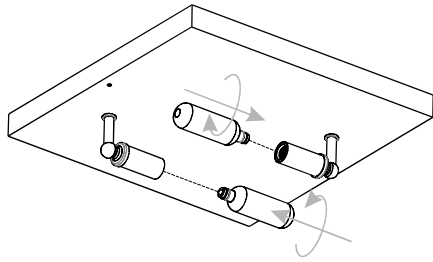

PACKAGE CONTENTS

A Fixture Body
x 1

Glass Panels are varies according to purchased

B Side Glass Panel
x 4

C Square Glass Panel
x 1

MOUNTING HARDWARE

AA Crossbar Assembly
x 1

BB Wire Connector
x 3

CC Outlet Box Screw
x 2

INSTALLATION

1 Remove Cage

2 Install Crossbar Assembly

3 Wiring

4 Install Ceiling Canopy

5 Install Square Glass Panel

Glass Panels are varies according to purchased

6 Install Side Glass Panels

Glass Panels are varies according to purchased

INSTALLATION

7

Install Bulbs

Install two correct bulbs referring to fixture markings and/or labels for maximum wattage.

Recommended Bulb Type (not included):