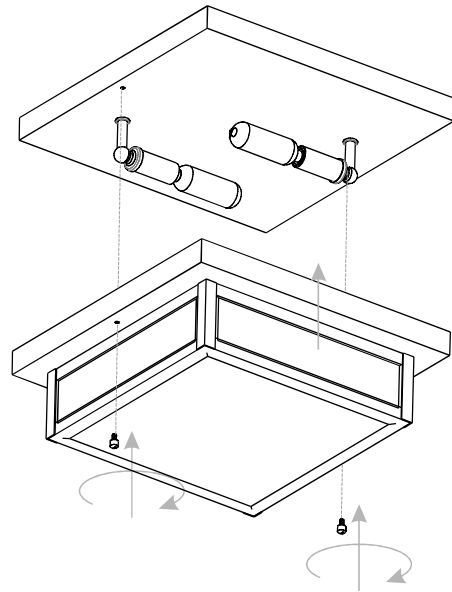

Install Cage with Glass Panels

Your installation is now complete! Restore electricity and save this sheet for future reference.