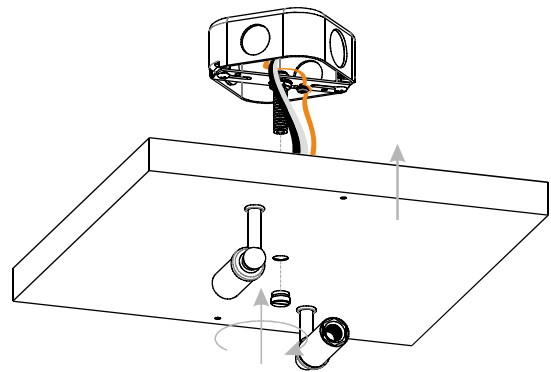

PACKAGE CONTENTS

A Fixture Body
x 1

Glass Panels are varies according to purchased

B Side Glass Panel
x 4

C Square Glass Panel
x 1

MOUNTING HARDWARE

AA Crossbar Assembly
x 1

BB Wire Connector
x 3

CC Outlet Box Screw
x 2

INSTALLATION

1 Remove Cage

2 Install Crossbar Assembly

3 Wiring

4 Install Ceiling Canopy

5 Install Square Glass Panel

Glass Panels are varies according to purchased

6 Install Side Glass Panels

Glass Panels are varies according to purchased

INSTALLATION

7

Install Bulbs

Install two correct bulbs referring to fixture markings and/or labels for maximum wattage.

Recommended Bulb Type (not included):