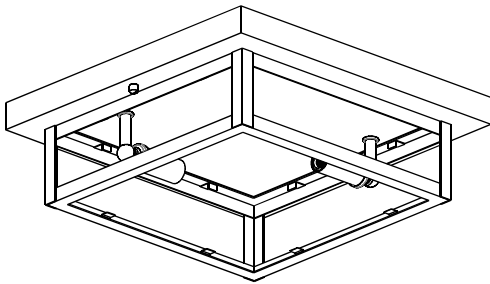

PACKAGE CONTENTS

A Fixture Body
x 1

Glass Panels are varies according to purchased

B Side Glass Panel
x 4

C Square Glass Panel
x 1

MOUNTING HARDWARE

AA Crossbar Assembly
x 1

BB Wire Connector
x 3