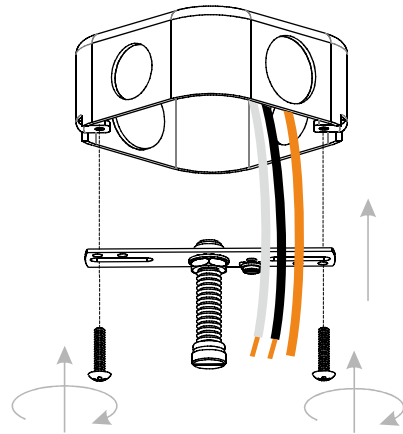

PACKAGE CONTENTS

A Fixture Body
x 1

Glass Panels are varies according to purchased

B Side Glass Panel
x 4

C Square Glass Panel
x 1

MOUNTING HARDWARE

AA Crossbar Assembly
x 1

BB Wire Connector
x 3

CC Outlet Box Screw
x 2

INSTALLATION

1 Remove Cage

2 Install Crossbar Assembly

3 Wiring

4 Install Ceiling Canopy

5 Install Square Glass Panel

Glass Panels are varies according to purchased