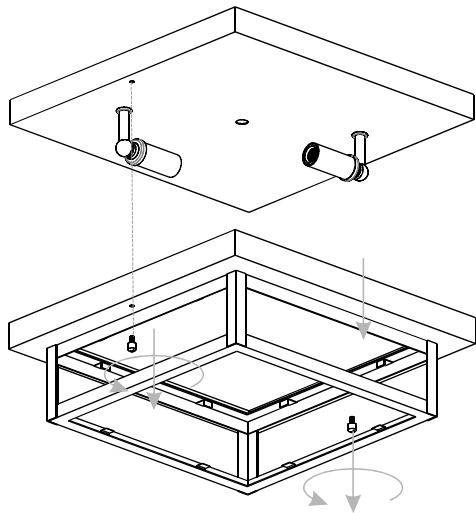

PACKAGE CONTENTS

A Fixture Body
x 1

Glass Panels are varies according to purchased

B Side Glass Panel
x 4

C Square Glass Panel
x 1

MOUNTING HARDWARE

AA Crossbar Assembly
x 1

BB Wire Connector
x 3

CC Outlet Box Screw
x 2

INSTALLATION

1 Remove Cage

2 Install Crossbar Assembly

3 Wiring

4 Install Ceiling Canopy

5 Install Square Glass Panel

Glass Panels are varies according to purchased