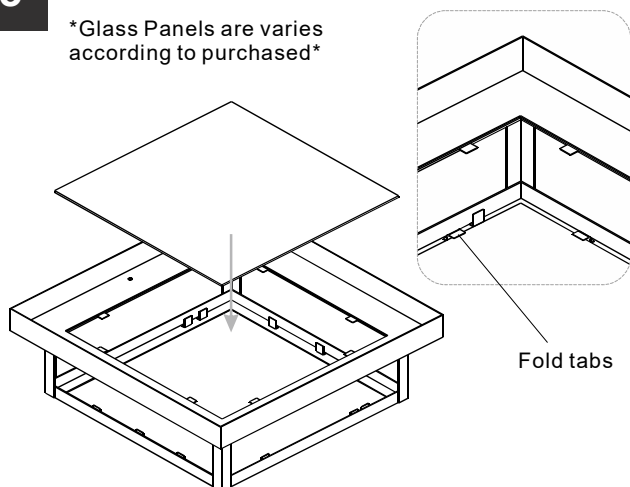

PACKAGE CONTENTS

A Fixture Body
x 1

Glass Panels are varies according to purchased

B Side Glass Panel
x 4

C Square Glass Panel
x 1

MOUNTING HARDWARE

AA Crossbar Assembly
x 1

BB Wire Connector
x 3

CC Outlet Box Screw
x 2

INSTALLATION

1 Remove Cage

2 Install Crossbar Assembly

3 Wiring

4 Install Ceiling Canopy

5 Install Square Glass Panel

Glass Panels are varies according to purchased

6 Install Side Glass Panels

Glass Panels are varies according to purchased

INSTALLATION

7

Install Bulbs

Install two correct bulbs referring to fixture markings and/or labels for maximum wattage.

Recommended Bulb Type (not included):