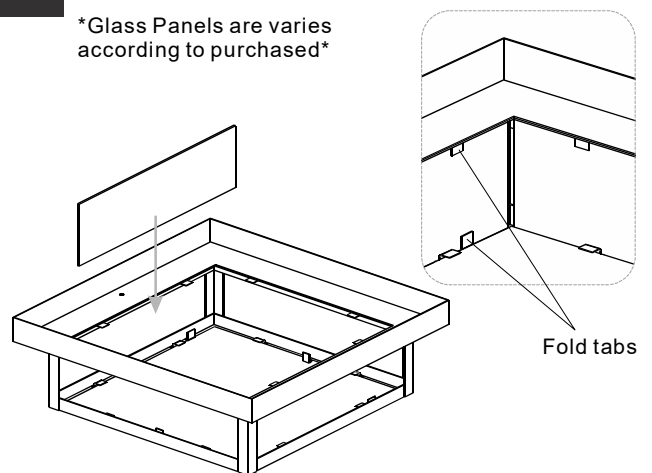

PACKAGE CONTENTS

A Fixture Body
x 1

Glass Panels are varies according to purchased

B Side Glass Panel
x 4

C Square Glass Panel
x 1

MOUNTING HARDWARE

AA Crossbar Assembly
x 1

BB Wire Connector
x 3

CC Outlet Box Screw
x 2

INSTALLATION

1 Remove Cage

2 Install Crossbar Assembly

3 Wiring

4 Install Ceiling Canopy

5 Install Square Glass Panel

Glass Panels are varies according to purchased

6 Install Side Glass Panels

Glass Panels are varies according to purchased

INSTALLATION

7

Install Bulbs

Install two correct bulbs referring to fixture markings and/or labels for maximum wattage.

Recommended Bulb Type (not included):