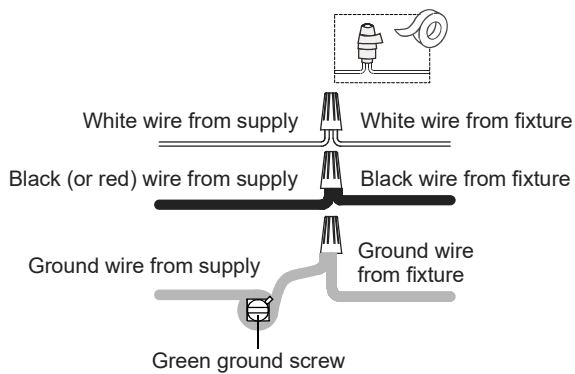

CC Outlet Box Screw
x 2

INSTALLATION

1 Remove Cage

2 Install Crossbar Assembly

3 Wiring

4 Install Ceiling Canopy

5 Install Square Glass Panel

Glass Panels are varies according to purchased

6 Install Side Glass Panels

Glass Panels are varies according to purchased

INSTALLATION

7

Install Bulbs

Install two correct bulbs referring to fixture markings and/or labels for maximum wattage.

Recommended Bulb Type (not included):