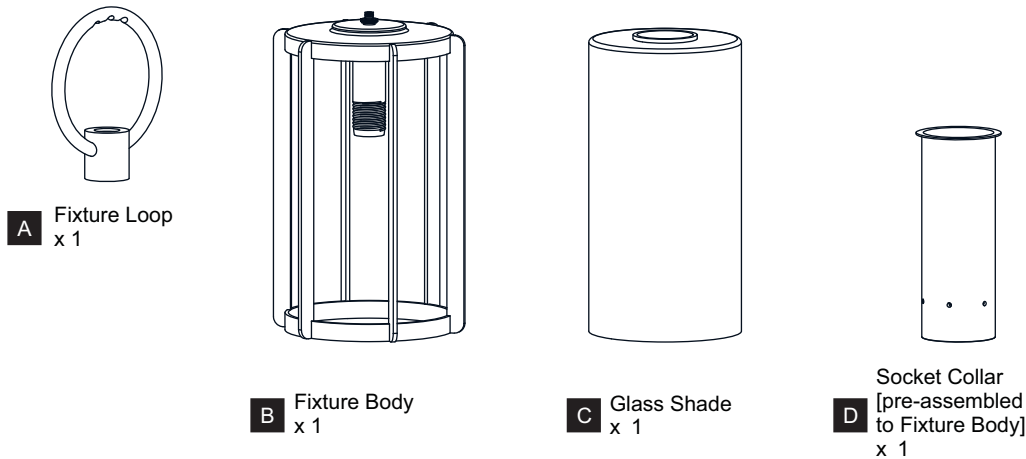

**PACKAGE CONTENTS**

**MOUNTING HARDWARE**

**1 Install Fixture Loop**

**2 Install Shade**

**3 Install Crossbar Assembly**

**4 Install Fixture Chain**

**OPTIONAL:** Adjust Chain as desired, using pliers and soft cloth (neither included).