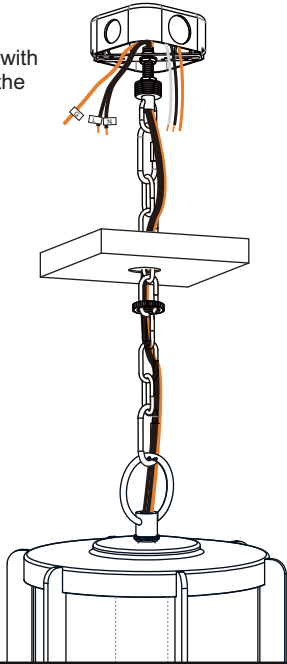

INSTALLATION

5 Pull Supply Wires

Pull the supply wires with ground wire through the chain alternate links.