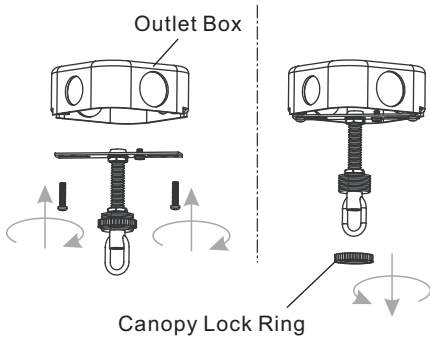

**PACKAGE CONTENTS**

**MOUNTING HARDWARE**

**1 Install Fixture Loop**

**2 Install Shade**

**3 Install Crossbar Assembly**

**4 Install Fixture Chain**

**OPTIONAL:** Adjust Chain as desired, using pliers and soft cloth (neither included).

Suggested chain length for Ceiling height:  
 8 feet ceiling: use 9 links of chain and 2 quick links  
 9 feet ceiling: use 19 links of chain and 2 quick links  
 10 feet ceiling: use 29 links of chain and 2 quick links.