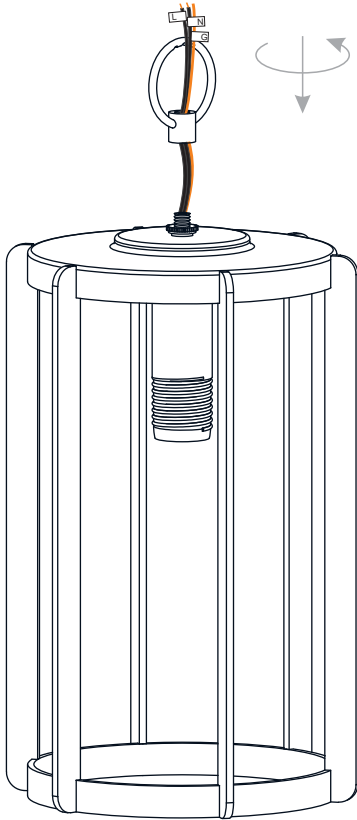

**CAUTION**

- For your safety, read instructions completely before beginning installation.
- If in doubt about electrical installation, consult a licensed electrician.
- Turn off electricity to fixture before replacing the bulb(s).

**PACKAGE CONTENTS**

**MOUNTING HARDWARE**

**1 Install Fixture Loop**

**2 Install Shade**

**3 Install Crossbar Assembly**

**4 Install Fixture Chain**

**OPTIONAL:** Adjust Chain as desired, using pliers and soft cloth (neither included).