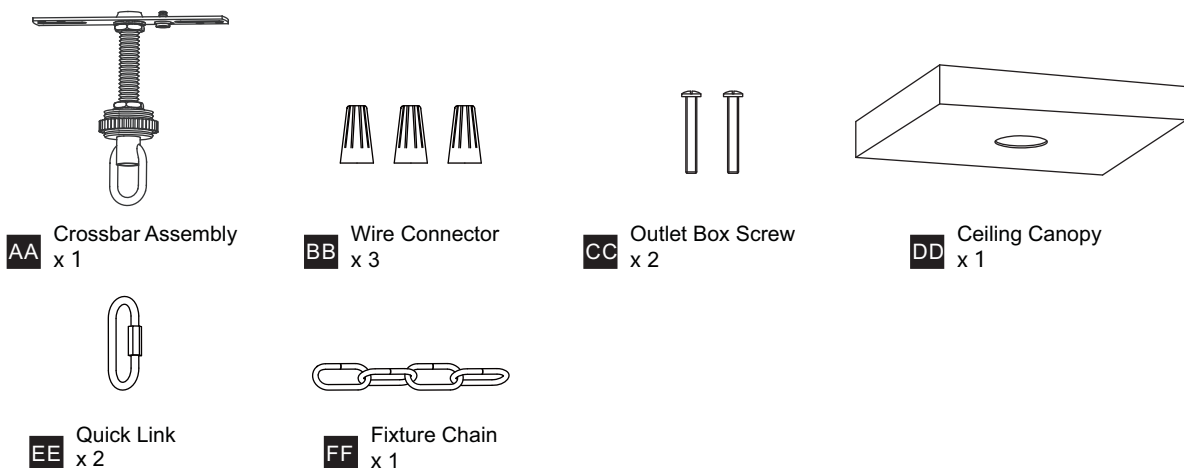

**PACKAGE CONTENTS**

**MOUNTING HARDWARE**

**1 Install Fixture Loop**

**2 Install Shade**

**3 Install Crossbar Assembly**

**4 Install Fixture Chain**

**OPTIONAL:** Adjust Chain as desired, using pliers and soft cloth (neither included).