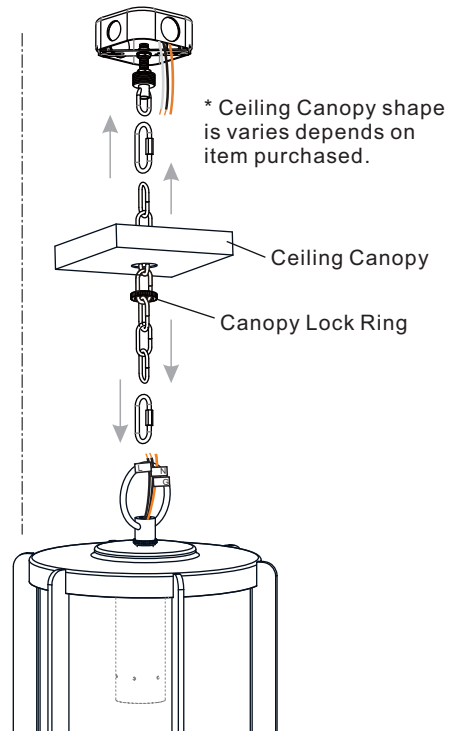

**PACKAGE CONTENTS**

**MOUNTING HARDWARE**

**1 Install Fixture Loop**

**2 Install Shade**

**3 Install Crossbar Assembly**

**4 Install Fixture Chain**

**OPTIONAL:** Adjust Chain as desired, using pliers and soft cloth (neither included).

Suggested chain length for Ceiling height:  
 8 feet ceiling: use 9 links of chain and 2 quick links  
 9 feet ceiling: use 19 links of chain and 2 quick links  
 10 feet ceiling: use 29 links of chain and 2 quick links.