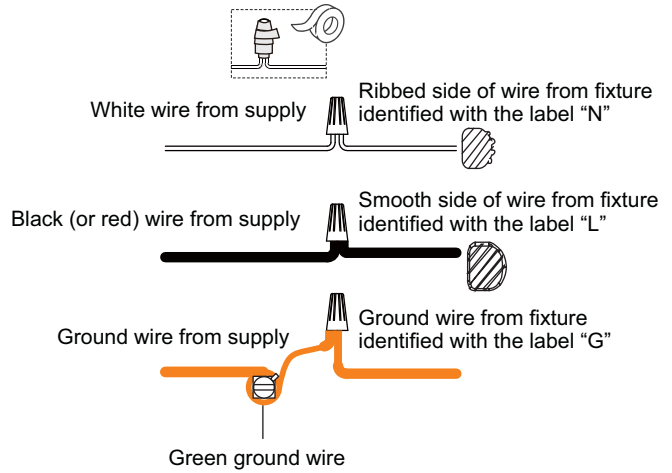

INSTALLATION

5 Pull Supply Wires

Pull the supply wires with ground wire through the chain alternate links.

6 Wiring

7 Install Ceiling Canopy

* Ceiling Canopy shape is varies depends on item purchased.

8 Install Bulb

Install one correct bulb referring to fixture markings and/or labels for maximum wattage.

Recommended Bulb Type (not included):

BULB BASE TYPE
Medium (E26)

BULB TYPE
TYPE A

100W
MAX

Your installation is now complete! Restore electricity and save this sheet for future reference.