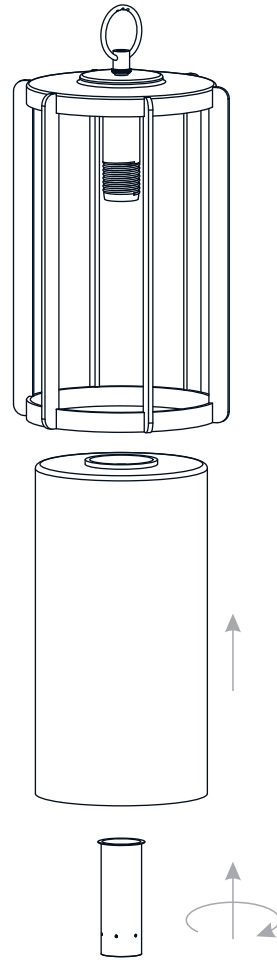

**PACKAGE CONTENTS**

**MOUNTING HARDWARE**

**1 Install Fixture Loop**

**2 Install Shade**

**3 Install Crossbar Assembly**

**4 Install Fixture Chain**

**OPTIONAL:** Adjust Chain as desired, using pliers and soft cloth (neither included).

Suggested chain length for Ceiling height:  
 8 feet ceiling: use 9 links of chain and 2 quick links  
 9 feet ceiling: use 19 links of chain and 2 quick links  
 10 feet ceiling: use 29 links of chain and 2 quick links.