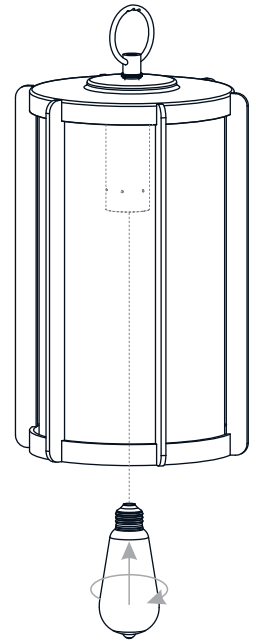

**PACKAGE CONTENTS**

**MOUNTING HARDWARE**

**1 Install Fixture Loop**

**2 Install Shade**

**3 Install Crossbar Assembly**

**4 Install Fixture Chain**

**OPTIONAL:** Adjust Chain as desired, using pliers and soft cloth (neither included).

## 7 Install Ceiling Canopy

\* Ceiling Canopy shape is varies depends on item purchased.

## 8 Install Bulb

Install one correct bulb referring to fixture markings and/or labels for maximum wattage.

**Recommended Bulb Type (not included):**

**BULB BASE TYPE**  
Medium (E26)

**BULB TYPE**  
TYPE A

100W  
MAX

**Your installation is now complete! Restore electricity and save this sheet for future reference.**