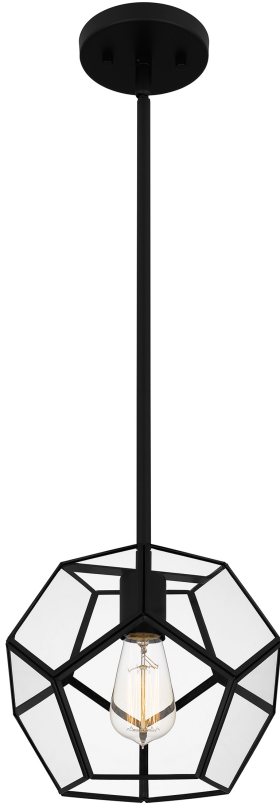

## QPP5593MBK

Kinslee Mini Pendant  
Matte Black

QUOIZEL  
LIGHTING

### DIMENSIONS

Dimensions: 9.50" W x 8.25" H x 9.50" D

Overall Height: 47.5'

Canopy Dimensions: 5.00"W x 0.75"D

Chain/Downrod Length: 2 (0.5"D x 6") and 2 (0.5"D x 12")  
Down Rods

Weight: 3.96 lbs

### DETAILS

Material: STEEL

Glass/Shade Description: Clear Beveled  
Glass - Glass

### ELECTRICAL

Dimmable: Yes

Voltage: 120v

Wire Length: 8'