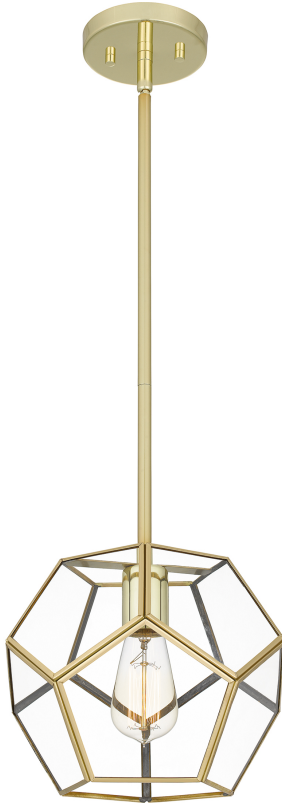

QPP5593B

Kinslee Mini Pendant
Polished Brass

QUOIZEL
LIGHTING

DIMENSIONS

Dimensions: 9.50" W x 8.25" H x 9.50" D

Overall Height: 47.5"

Canopy Dimensions: 5.00"W x 0.75"D

Chain/Downrod Length: 2 (0.5"D x 6") and 2 (0.5"D x 12")
Down Rods

Weight: 3.96 lbs

DETAILS

Material: STEEL

Glass/Shade Description: Clear Beveled
Glass - Glass

LAMPING

Light Source: Both

Bulb Included: No

Bulb Type: Medium Base

Bulb Quantity: 1

Watts per Bulb: 100

ELECTRICAL

Dimmable: Yes

Voltage: 120v

Wire Length: 8'

INSTALLATION

Location Rating: Damp