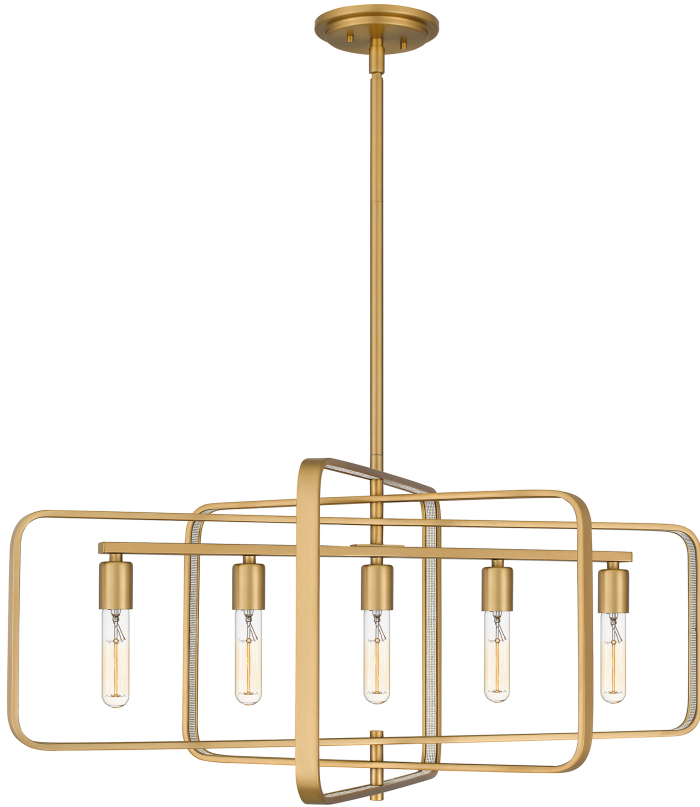

## PCDPR534BWS

Dupree Island Light  
Brushed Weathered Brass

QUOIZEL  
LIGHTING

### DETAILS

Material: STEEL

### LAMPING

Light Source: Incandescent

Bulb Included: No

Bulb Type: Medium Base

Bulb Quantity: 5

Watts per Bulb: 100

### DIMENSIONS

Dimensions: 34.00" W x 16.00" H x 17.00" D

Overall Height: 54.5'

Canopy Dimensions: 6.00"W x 0.75"D

Chain/Downrod Length: 2 (0.63"D x 6") and 2 (0.63"D x 12")  
Down Rods

Weight: 10.00 lbs

We reserve the right to revise the design of components of any product due to parts availability or change in our Listed Mark standards without assuming any obligation or liability to modify any products previously manufactured and without notice. This literature depicts a product DESIGN that is the SOLE and EXCLUSIVE PROPERTY of Quoizel Inc. Compliance with U.S. COPYRIGHT and PATENT requirements, notification is hereby presented in this form that this literature, or this product depicts, is NOT to be copied, altered or used in any manner without the express written consent of, or contrary to the best interests of Quoizel Inc. 03/31/2013