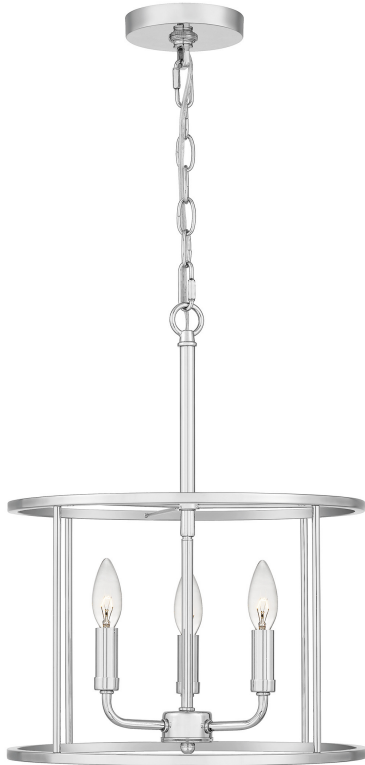

ABR2814C
Abner Pendant
Polished Chrome

QUOIZEL
LIGHTING

DIMENSIONS

Dimensions: 14.00" W x 18.00" H x 14.00" D

Overall Height: 70.5"

Canopy Dimensions: 4.75"W x 0.75"D

Chain/Downrod Length: 4'

Weight: 4.00 lbs

DETAILS

Material: STEEL

LAMPING

Light Source: Incandescent

Bulb Included: No

Bulb Type: Candelabra Base

Bulb Quantity: 3

Watts per Bulb: 60

ELECTRICAL

Dimmable: Yes

Voltage: 120v

Wire Length: 8'

INSTALLATION

Location Rating: Damp

Install Position: N/A

Sloped Ceiling Compatible: Yes