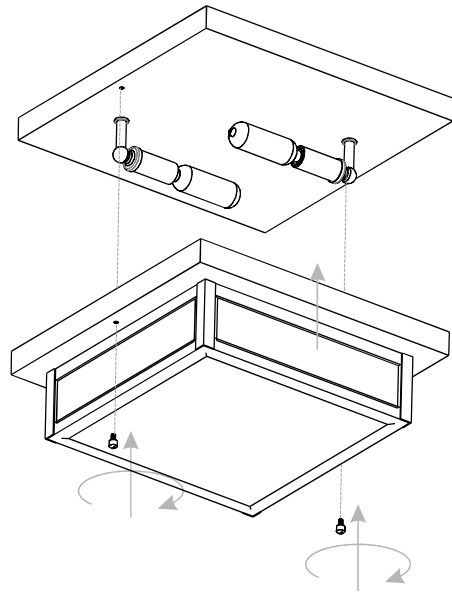

PACKAGE CONTENTS

A Fixture Body
x 1

Glass Panels are varies according to purchased

B Side Glass Panel
x 4

C Square Glass Panel
x 1

MOUNTING HARDWARE

AA Crossbar Assembly
x 1

BB Wire Connector
x 3

CC Outlet Box Screw
x 2

INSTALLATION

1 Remove Cage

2 Install Crossbar Assembly

3 Wiring

4 Install Ceiling Canopy

5 Install Square Glass Panel

Glass Panels are varies according to purchased

6 Install Side Glass Panels

Glass Panels are varies according to purchased

INSTALLATION

7

Install Bulbs

Install two correct bulbs referring to fixture markings and/or labels for maximum wattage.

Recommended Bulb Type (not included):

8

Install Cage with Glass Panels

Your installation is now complete! Restore electricity and save this sheet for future reference.